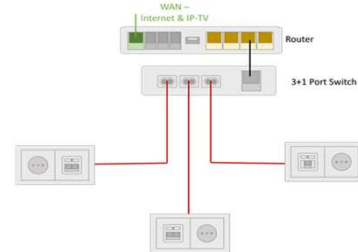

Application Example:

Purchase Unit (PU)	Content	Unit	width (PU in mm)	depth (PU in mm)	height (PU in mm)	weight (PU in kg)
OMS 113-FC	1	Pcs.	225	205	70	0.45

Characteristics

product category	switch
ports / number of ports	1 x RJ45, 3 x POF
bandwidth	Fast Ethernet
operating temperature	0 °C to +50 °C (32 °F to 122 °F)
degree of protection according to DIN EN 60529	IP20
class of protection according to DIN EN 61140	II
installation	desktop, wall
device dimensions (WxDxH) in mm	140.0 x 80.0 x 27.0
weight in gramm	250 g

Power and Consumption

power connector	5 V DC 2 A external power supply OR with USB cable via USB port
voltage rating	(100-240) V AC (50-60) Hz
power consumption	typ. 1.9 W

Network ports

number of network ports	1 x RJ45
information rate of network ports	100 Mbps
transmission distance of network ports	100 m
preferred cable for network ports	CAT 5e, 6
bandwidth network ports	100 MHz

Optical network ports

number of optical ports	3 x POF connector less / Optolock for 2.2 mm POF cable
information rate of optical ports	100 Mbps
transmission distance of optical ports	80 m
preferred cable for optical ports	POF 2.2 mm class A4a.2 according IEC60793-2
wave length of optical ports	650 nm visible red light, harmless to the eye

Standards

ethernet standards	IEEE 802.3, IEEE 802.3u
CE / RoHS	EN 55022, Class B
FCC	FCC Part 15, Class B

1.0

homefibre digital network gmbh | Fratresstrasse 20 | 9800 Spittal a. d. Drau | Austria

Telephone +43 4762 35391 | Fax +43 4762 42780 | welcome@homefibre.at | www.homefibre.at